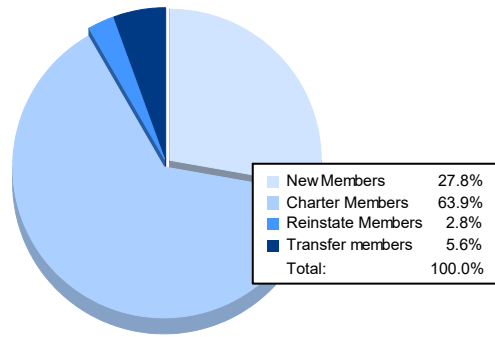

Year	New Clubs	Dropped Clubs	Gain/ Loss Clubs	New Members	Charter Members	Reinstate Members	Transfer Members	Total Member Added	Total Members Dropped	Gain/ Loss Members
2016-2017	1	0	1	28	21	0	1	50	116	-66
2017-2018	4	0	4	50	86	1	0	137	82	55
2018-2019	0	0	0	42	0	0	1	43	45	-2
2019-2020	1	0	1	47	23	12	5	87	81	6
2020-2021	1	11	-10	10	23	1	2	36	213	-177
Average	1	2	-1	35	31	3	2	71	107	-37

Membership Composition June 2021 Cumulative

Gender Composition June 2021 Cumulative